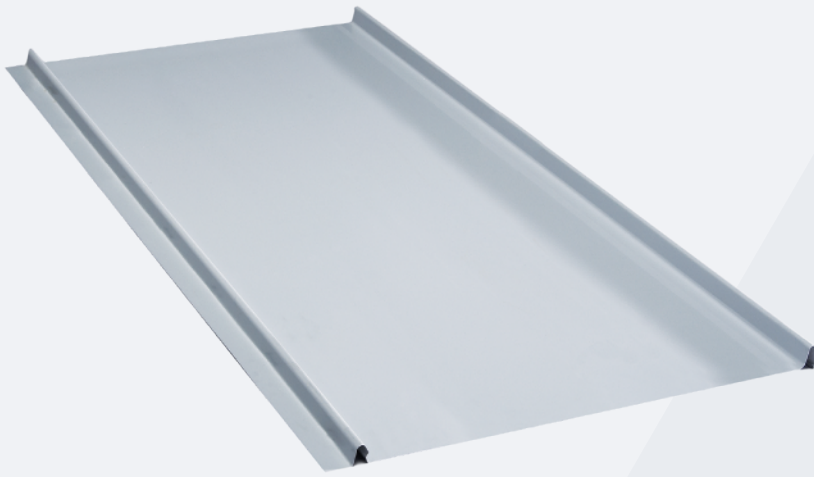

NAILSTRIP *Concealed Fastener Roof Panel*

Nailstrip panels are ideal for residential and architectural settings. The Nailstrip panel is flexible and works well in a wide variety of building applications. The clip-less design saves you labor and money. Nailstrip is durable and can withstand extreme weather conditions.

Fastener: Concealed Fastener

Finishes: Premium Kynar

Metals: Galvanized, Galvalume®,
Copper

Gauges: 26 GA and 24 GA

Features:

- Architectural standing seam panel
- Applies over open framing or solid substrate
- Snap together panel system
- Minimum roof slope: 3:12
- Cut to the inch