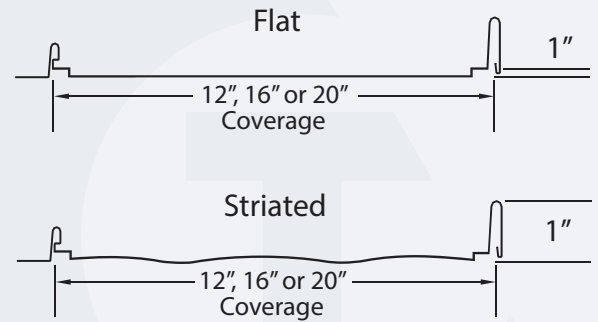

NAILSTRIP *Concealed Fastener Roof Panel*

Nailstrip panels are ideal for residential and architectural settings. The Nailstrip panel is flexible and works well in a wide variety of building applications. The clip-less design saves you labor and money. Nailstrip is durable and can withstand extreme weather conditions.

Fastener: Concealed Fastener

Finishes: Premium Kynar

Metals: Galvanized, Galvalume®,
Copper

Gauges: 26 GA and 24 GA

Features:

- Architectural standing seam panel
- Applies over open framing or solid substrate
- Snap together panel system
- Minimum roof slope: 3:12
- Cut to the inch