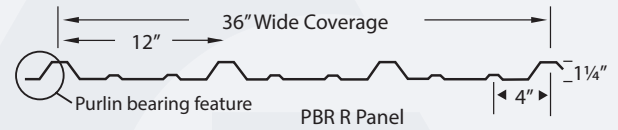

# PBR PANEL *Exposed Fastener Roof Panel*

A PBR Panel is an 'R' style panel ideal for commercial roofing applications. It can be installed directly over purlins and joists because of its Purlin Bearing Rib feature. This also creates an optimal seal for weather tightness, protecting your home from harsh weather conditions.

**Fastener:** Exposed Fastener

**Finishes:** Classic Sil-Poly and Premium Kynar (Limited colors for 26 GA)

**Metals:** Galvanized, Galvalume®

**Gauges:** 26 GA and 24 GA

**Features:**

- Applies over open framing or solid substrate
- Thru Fastened Panel System
- Cut to the inch